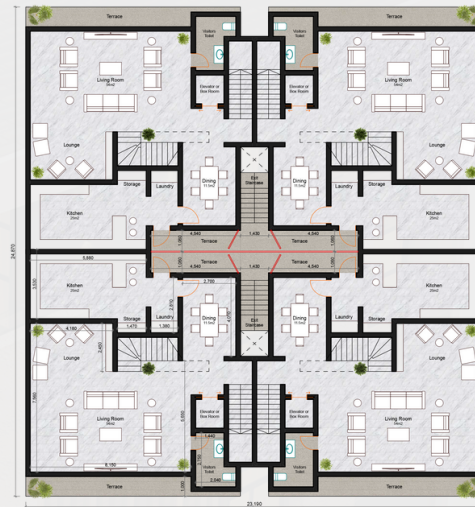

## What?

QUAD by Zillenius is a captivating development that combines innovative design with contemporary finishing to give you unmatched comfort. Each house:

- Features two well-lit living rooms, four spacious bedrooms PLUS one study/Auxiliary room, a fully-fitted kitchen, and a separate dining room
- Contains two servant quarters; a maids room and a staff room all ensuite
- Has a separate entrance with ample parking
- Is approximately 450 sqm in size and on four levels with the option of an elevator

# Brilliantly laid out spaces

SITE PLAN

FIRST FLOOR PLAN

THIRD FLOOR PLAN

SECOND FLOOR PLAN

Style

Luxury

Elegance